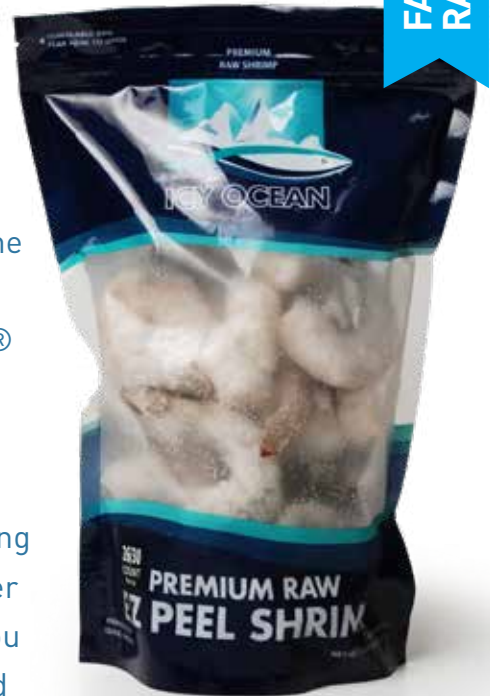

DIRECT SOURCE SEAFOOD

**FARMED
RAISED**

Nutrition Facts

About 8 servings per container
Serving size 3 oz (84g)

Amount Per Serving
Calories 100

% Daily Value *

Total Fat 1.5g	2%
Saturated Fat 0g	0%
Trans Fat 0g	
Cholesterol 170mg	57%
Sodium 240mg	10%
Total Carbohydrate 0g	0%
Dietary Fiber 0g	0%
Total Sugars 0g	
Includes 0g Added Sugars	0%
Protein 21g	
Vitamin D 0mcg	0%
Calcium 60mg	6%
Iron 2mg	10%
Potassium 220mg	6%

* The % Daily Value (DV) tells you how much a nutrient in a serving of food contributes to a daily diet. 2,000 calories a day is used for general nutrition advice.

Icy Ocean Raw EZ Peel White Shrimp

ABOUT ICY OCEAN®: Offering the highest quality products from around the world our Icy Ocean® brand brings the entire seafood market to your kitchen table. Whether purchasing one of our succulent shrimp, mouth watering crabmeat, or any one of our other Icy Ocean® seafood varieties, you will be serving the finest seafood available in the marketplace.

Raw EZ Peel Shrimp	Pack Size	Bag UPC	Case UPC	Case Dimensions	Ti Hi	Case Cube	Net Weight
13/15 Raw EZ Peel	10/2 lb	8 10011 17359 0	8 10011 17360 6	10.5 x 17.5 x 9.5	9x7	1.01	20 lb
16/20 Raw EZ Peel	10/2 lb	8 10011 17361 3	8 10011 17362 0	10.5 x 17.5 x 9.5	9x7	1.01	20 lb
21/25 Raw EZ Peel	10/2 lb	8 10011 17363 7	8 10011 17364 4	10.5 x 17.5 x 9.5	9x7	1.01	20 lb
26/30 Raw EZ Peel	10/2 lb	8 10011 17365 1	8 10011 17366 8	10.5 x 17.5 x 9.5	9x7	1.01	20 lb
31/40 Raw EZ Peel	10/2 lb	8 10011 17367 5	8 10011 17368 2	10.5 x 17.5 x 9.5	9x7	1.01	20 lb
41/50 Raw EZ Peel	10/2 lb	8 10011 17369 9	8 10011 17370 5	10.5 x 17.5 x 9.5	9x7	1.01	20 lb
51/60 Raw EZ Peel	10/2 lb	8 10011 17371 2	8 10011 17372 9	10.5 x 17.5 x 9.5	9x7	1.01	20 lb
61/70 Raw EZ Peel	10/2 lb	8 10011 17373 6	8 10011 17374 3	10.5 x 17.5 x 9.5	9x7	1.01	20 lb