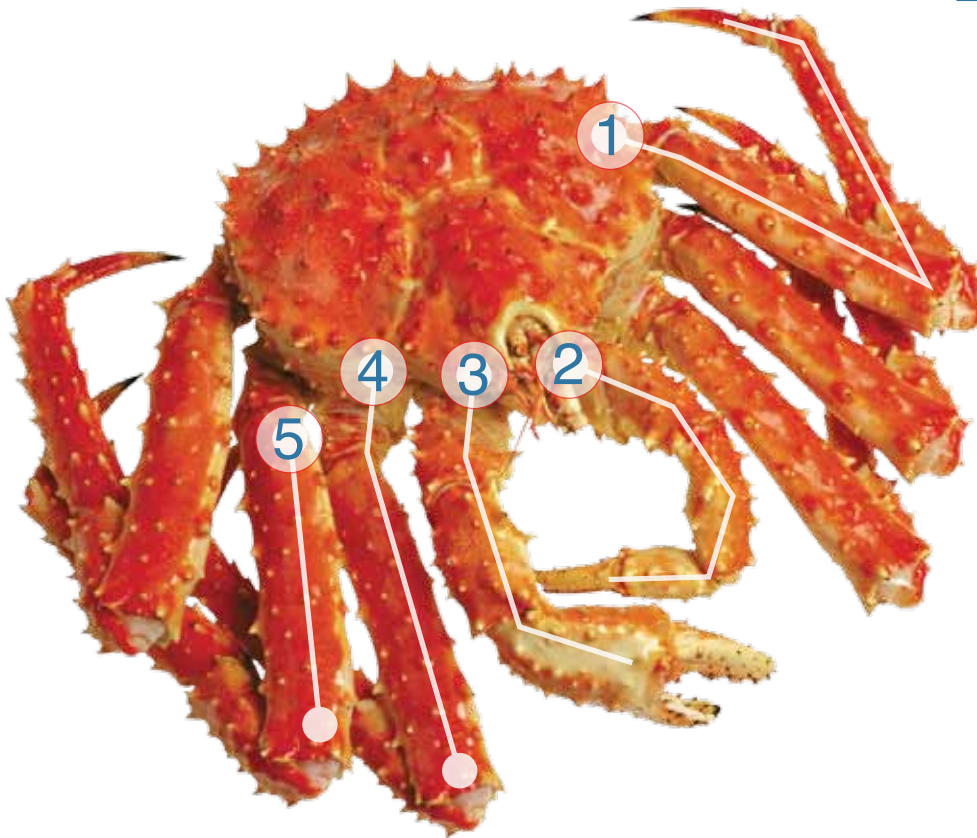

DIRECT SOURCE SEAFOOD

Legs And Claws

① Leg

② Feeder Claw

③ Killer Claw

④ Select Portion

Packed 10 lb Carton
3/5 oz
5/7 oz
7/9 oz
9/11 oz

⑤ Merus

Packed: 10 lb Carton
L (4 oz up)
M (2-4 oz)
S (under 2 oz)

Questions?
Contact us at: sales@directsourceseafood.com

DIRECT SOURCE SEAFOOD

King Crab Sizes